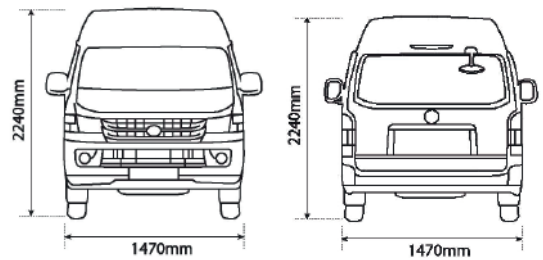

FOTON VIEW C2 WINDOW VAN SPECIFICATIONS

VIEW C2	DIESEL
Model	BJ6489B1 PDA-R3
Type	High Roof Window Van
Engine	
Engine Model	4JB1T
Displacement	2,771cc
Rated Power	70KW @ 3600 r.p.m
Rated Torque	225 Nm @ 2300 r.p.m
Air Induction	Turbocharge with Intercooler
Compression Ratio	17.4:1
No of Cylinder	4, Inline
Fuel Tank Capacity	65L
Suspension	
Front	Double Wishbone Independent Suspension Torsion Bar Spring
Rear	Longitudinal Leaf Spring Non-Independent Suspension
Brake	
Front	Disc Brake
Rear	Drum Brake
Wheel Size	
Standard	195R15C
Dimension	
Overall (LxWxH) (mm)	4840x1695x2240
Wheelbase (mm)	2570
Weight	
Kerb Weight(kg)	1985kg
Gross Weight(kg)	3020kg
Steering	
Type	Rack & Pinion With Power Assist
Transmission	
Type	5 Speed Manual ZM001AJD1
1st Gear	4.452
2nd Gear	2.398
3rd Gear	1.414
4th Gear	1
5th Gear	0.802
6th Gear	Not applicable
Reverse Gear	4.473
Differential Gear	4.1

VIEW C2 BJ6489B1 PDA-R3

- 10 Seater (Including Driver)
- Single Sliding Door
- Reverse Sensor
- Front and Rear Wiper + Rear Demiste
- MP3 Player with USB Port
- ABS + EBD
- Front and Rear Air-Cond
- High Mounted Third Brake Lamp
- Middle Glove Bod + Cup Holder
- Emergency Window
- Fire Extinguisher
- All 3 point Seat Belt

DIMENSIONS