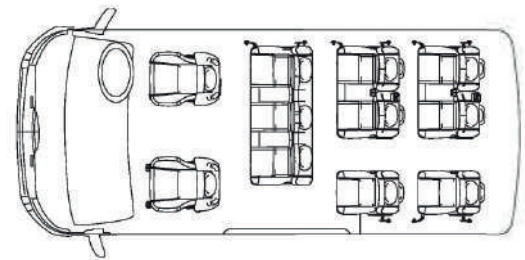

FOTON VIEW C2 WINDOW VAN SPECIFICATIONS

VIEW C2	DIESEL
Model	BJ6489B1 PDA-R3
Type	High Roof Window Van
Engine	
Engine Model	4JB1T
Displacement	2,771cc
Rated Power	70KW @ 3600 r.p.m
Rated Torque	225 Nm @ 2300 r.p.m
Air Induction	Turbocharge with Intercooler
Compression Ratio	17.4:1
No of Cylinder	4, Inline
Fuel Tank Capacity	65L
Suspension	
Front	Double Wishbone Independent Suspension Torsion Bar Spring
Rear	Longitudinal Leaf Spring Non-Independent Suspension
Brake	
Front	Disc Brake
Rear	Drum Brake
Wheel Size	
Standard	195R15C
Dimension	
Overall (LxWxH) (mm)	4840x1695x2240
Wheelbase (mm)	2570
Weight	
Kerb Weight(kg)	1985kg
Gross Weight(kg)	3020kg
Steering	
Type	Rack & Pinion With Power Assist
Transmission	
Type	5 Speed Manual ZM001AJD1
1st Gear	4.452
2nd Gear	2.398
3rd Gear	1.414
4th Gear	1
5th Gear	0.802
6th Gear	Not applicable
Reverse Gear	4.473
Differential Gear	4.1

VIEW C2 BJ6489B1 PDA-R3

- 10 Seater (Including Driver)
- Single Sliding Door
- Reverse Sensor
- Front and Rear Wiper + Rear Demiste
- MP3 Player with USB Port
- ABS + EBD
- Front and Rear Air-Cond
- High Mounted Third Brake Lamp
- Middle Glove Bod + Cup Holder
- Emergency Window
- Fire Extinguisher
- All 3 point Seat Belt

DIMENSIONS