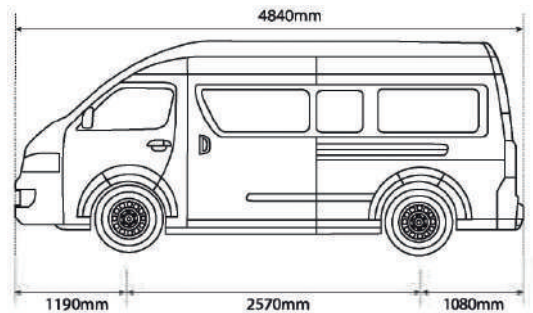

FOTON VIEW C2 WINDOW VAN SPECIFICATIONS

VIEW C2	DIESEL
Model	BJ6489B1 PDA-R3
Type	High Roof Window Van
Engine	
Engine Model	4JB1T
Displacement	2,771cc
Rated Power	70KW @ 3600 r.p.m
Rated Torque	225 Nm @ 2300 r.p.m
Air Induction	Turbocharge with Intercooler
Compression Ratio	17.4:1
No of Cylinder	4, Inline
Fuel Tank Capacity	65L
Suspension	
Front	Double Wishbone Independent Suspension Torsion Bar Spring
Rear	Longitudinal Leaf Spring Non-Independent Suspension
Brake	
Front	Disc Brake
Rear	Drum Brake
Wheel Size	
Standard	195R15C
Dimension	
Overall (LxWxH) (mm)	4840x1695x2240
Wheelbase (mm)	2570
Weight	
Kerb Weight(kg)	1985kg
Gross Weight(kg)	3020kg
Steering	
Type	Rack & Pinion With Power Assist
Transmission	
Type	5 Speed Manual ZM001AJD1
1st Gear	4.452
2nd Gear	2.398
3rd Gear	1.414
4th Gear	1
5th Gear	0.802
6th Gear	Not applicable
Reverse Gear	4.473
Differential Gear	4.1

VIEW C2 BJ6489B1 PDA-R3

- 10 Seater (Including Driver)
- Single Sliding Door
- Reverse Sensor
- Front and Rear Wiper + Rear Demiste
- MP3 Player with USB Port
- ABS + EBD
- Front and Rear Air-Cond
- High Mounted Third Brake Lamp
- Middle Glove Bod + Cup Holder
- Emergency Window
- Fire Extinguisher
- All 3 point Seat Belt

DIMENSIONS