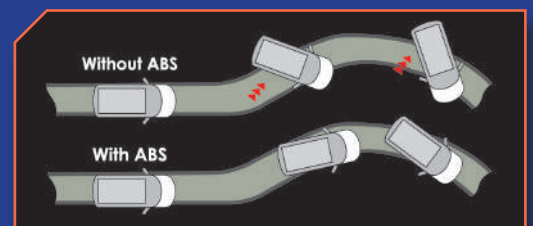

SAFETY FEATURES

Rear Reverse Sensors

Head Lamp with LED Indicator

ABS (Anti-Lock Braking System) + EBD (Electronic Brake Force Distribution)

**Terms & conditions apply*

FOTON VIEW C2 WINDOW VAN SPECIFICATIONS

VIEW C2	DIESEL
Model	BJ6489B1 PDA-R3
Type	High Roof Window Van
Engine	
Engine Model	4JB1T
Displacement	2,771cc
Rated Power	70KW @ 3600 r.p.m
Rated Torque	225 Nm @ 2300 r.p.m
Air Induction	Turbocharge with Intercooler
Compression Ratio	17.4:1
No of Cylinder	4, Inline
Fuel Tank Capacity	65L
Suspension	
Front	Double Wishbone Independent Suspension Torsion Bar Spring
Rear	Longitudinal Leaf Spring Non-Independent Suspension
Brake	
Front	Disc Brake
Rear	Drum Brake
Wheel Size	
Standard	195R15C
Dimension	
Overall (LxWxH) (mm)	4840x1695x2240
Wheelbase (mm)	2570
Weight	
Kerb Weight(kg)	1985kg
Gross Weight(kg)	3020kg
Steering	
Type	Rack & Pinion With Power Assist
Transmission	
Type	5 Speed Manual ZM001AJD1
1st Gear	4.452
2nd Gear	2.398
3rd Gear	1.414
4th Gear	1
5th Gear	0.802
6th Gear	Not applicable
Reverse Gear	4.473
Differential Gear	4.1