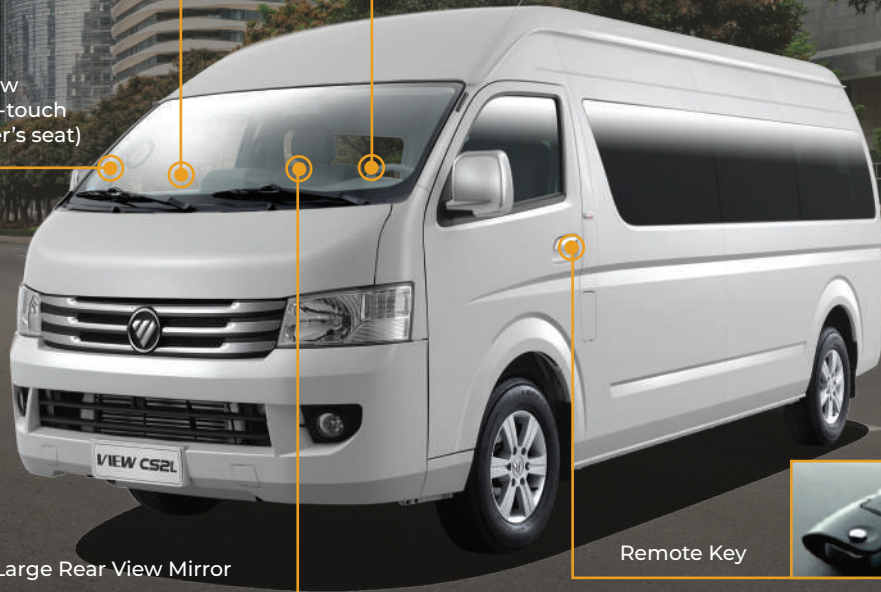

VIEW CS2L

Your Next Window Van

FOTON

Touch Screen Multimedia Player

Modern Instrument Panel

Power window (ON OFF one-touch drop on driver's seat)

Large Rear View Mirror

Remote Key

Safety Features

Front dual air bag

Visible reversing camera ensures reversing safety

Side door fender

Fully integral 3H ultra-high strength body

Front bar fender

4 reverse sensors that can sense the driver's blind zone effectively

Cummins 2.8L Diesel Engine

ABS+EBD

Collapsible steering column

Vehicle three-point pretensioner seat belts

VIEW CS2L

TECHNICAL SPECIFICATION

Warranty 6 Years/200,000km
(Whichever comes first)

MODEL NAME		VIEW CS2L	
Model Code	BJ6609U2DDA-RA		
Body Type	High Roof Wide Body		
Wheelbase Type	Super long wheelbase		
Seating Capacity	16		
ENGINE			
Model	CUMMINS ISF2.8		
Type	ISF2.8S4148V Turbo Diesel		
Displacement	2,776cc		
Rated Power	102.7kW (138hp) @3200rpm		
Rated Torque	360Nm@1,800-2,700rpm		
Fuel Supply System	BOSCH Common Rail Direct Injection (CRDI)		
Fuel Consumption	9.5L/100km		
DIMENSION & WEIGHT			
Overall	Length	5,990mm	
	Width	1,920mm	
	Height	2,320mm	
Wheelbase	3,720mm		
Tread	Front	1,655mm	
	Rear	1,650mm	
Weight	Kerb	2,435kg	
	Gross	4,035kg	
Min Turning Radius	6.25m		
Ground Clearing	175mm		
Fuel Tank Capacity	65L		
CHASSIS & BRAKE SYSTEM			
Transmission Type	5 Speed Manual		
Brake	Front	Disc	
	Rear	Drums	
ABS + EBD	•		
Steering Tyre	Rack & Pinion with Power Assist		
Tyres & Rim	215/75R16c (Alloy Rims)		