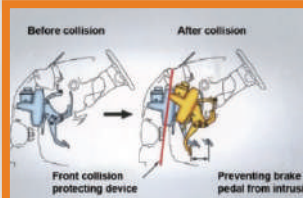

Safety Features

Front dual air bag

Visible reversing camera ensures reversing safety

Side door fender

Fully integral 3H ultra-high strength body

Front bar fender

4 reverse sensors that can sense the driver's blind zone effectively

Cummins 2.8L Diesel Engine

ABS+EBD

Collapsible steering column

Vehicle three-point pretensioner seat belts

VIEW CS2L

TECHNICAL SPECIFICATION

Warranty 6 Years/200,000km
(Whichever comes first)

MODEL NAME		VIEW CS2L	
Model Code	BJ6609U2DDA-RA		
Body Type	High Roof Wide Body		
Wheelbase Type	Super long wheelbase		
Seating Capacity	16		
ENGINE			
Model	CUMMINS ISF2.8		
Type	ISF2.8S4148V Turbo Diesel		
Displacement	2,776cc		
Rated Power	102.7kW (138hp) @3200rpm		
Rated Torque	360Nm@1,800-2,700rpm		
Fuel Supply System	BOSCH Common Rail Direct Injection (CRDI)		
Fuel Consumption	9.5L/100km		
DIMENSION & WEIGHT			
Overall	Length	5,990mm	
	Width	1,920mm	
	Height	2,320mm	
Wheelbase	3,720mm		
Tread	Front	1,655mm	
	Rear	1,650mm	
Weight	Kerb	2,435kg	
	Gross	4,035kg	
Min Turning Radius	6.25m		
Ground Clearing	175mm		
Fuel Tank Capacity	65L		
CHASSIS & BRAKE SYSTEM			
Transmission Type	5 Speed Manual		
Brake	Front	Disc	
	Rear	Drums	
ABS + EBD	•		
Steering Tyre	Rack & Pinion with Power Assist		
Tyres & Rim	215/75R16c (Alloy Rims)		